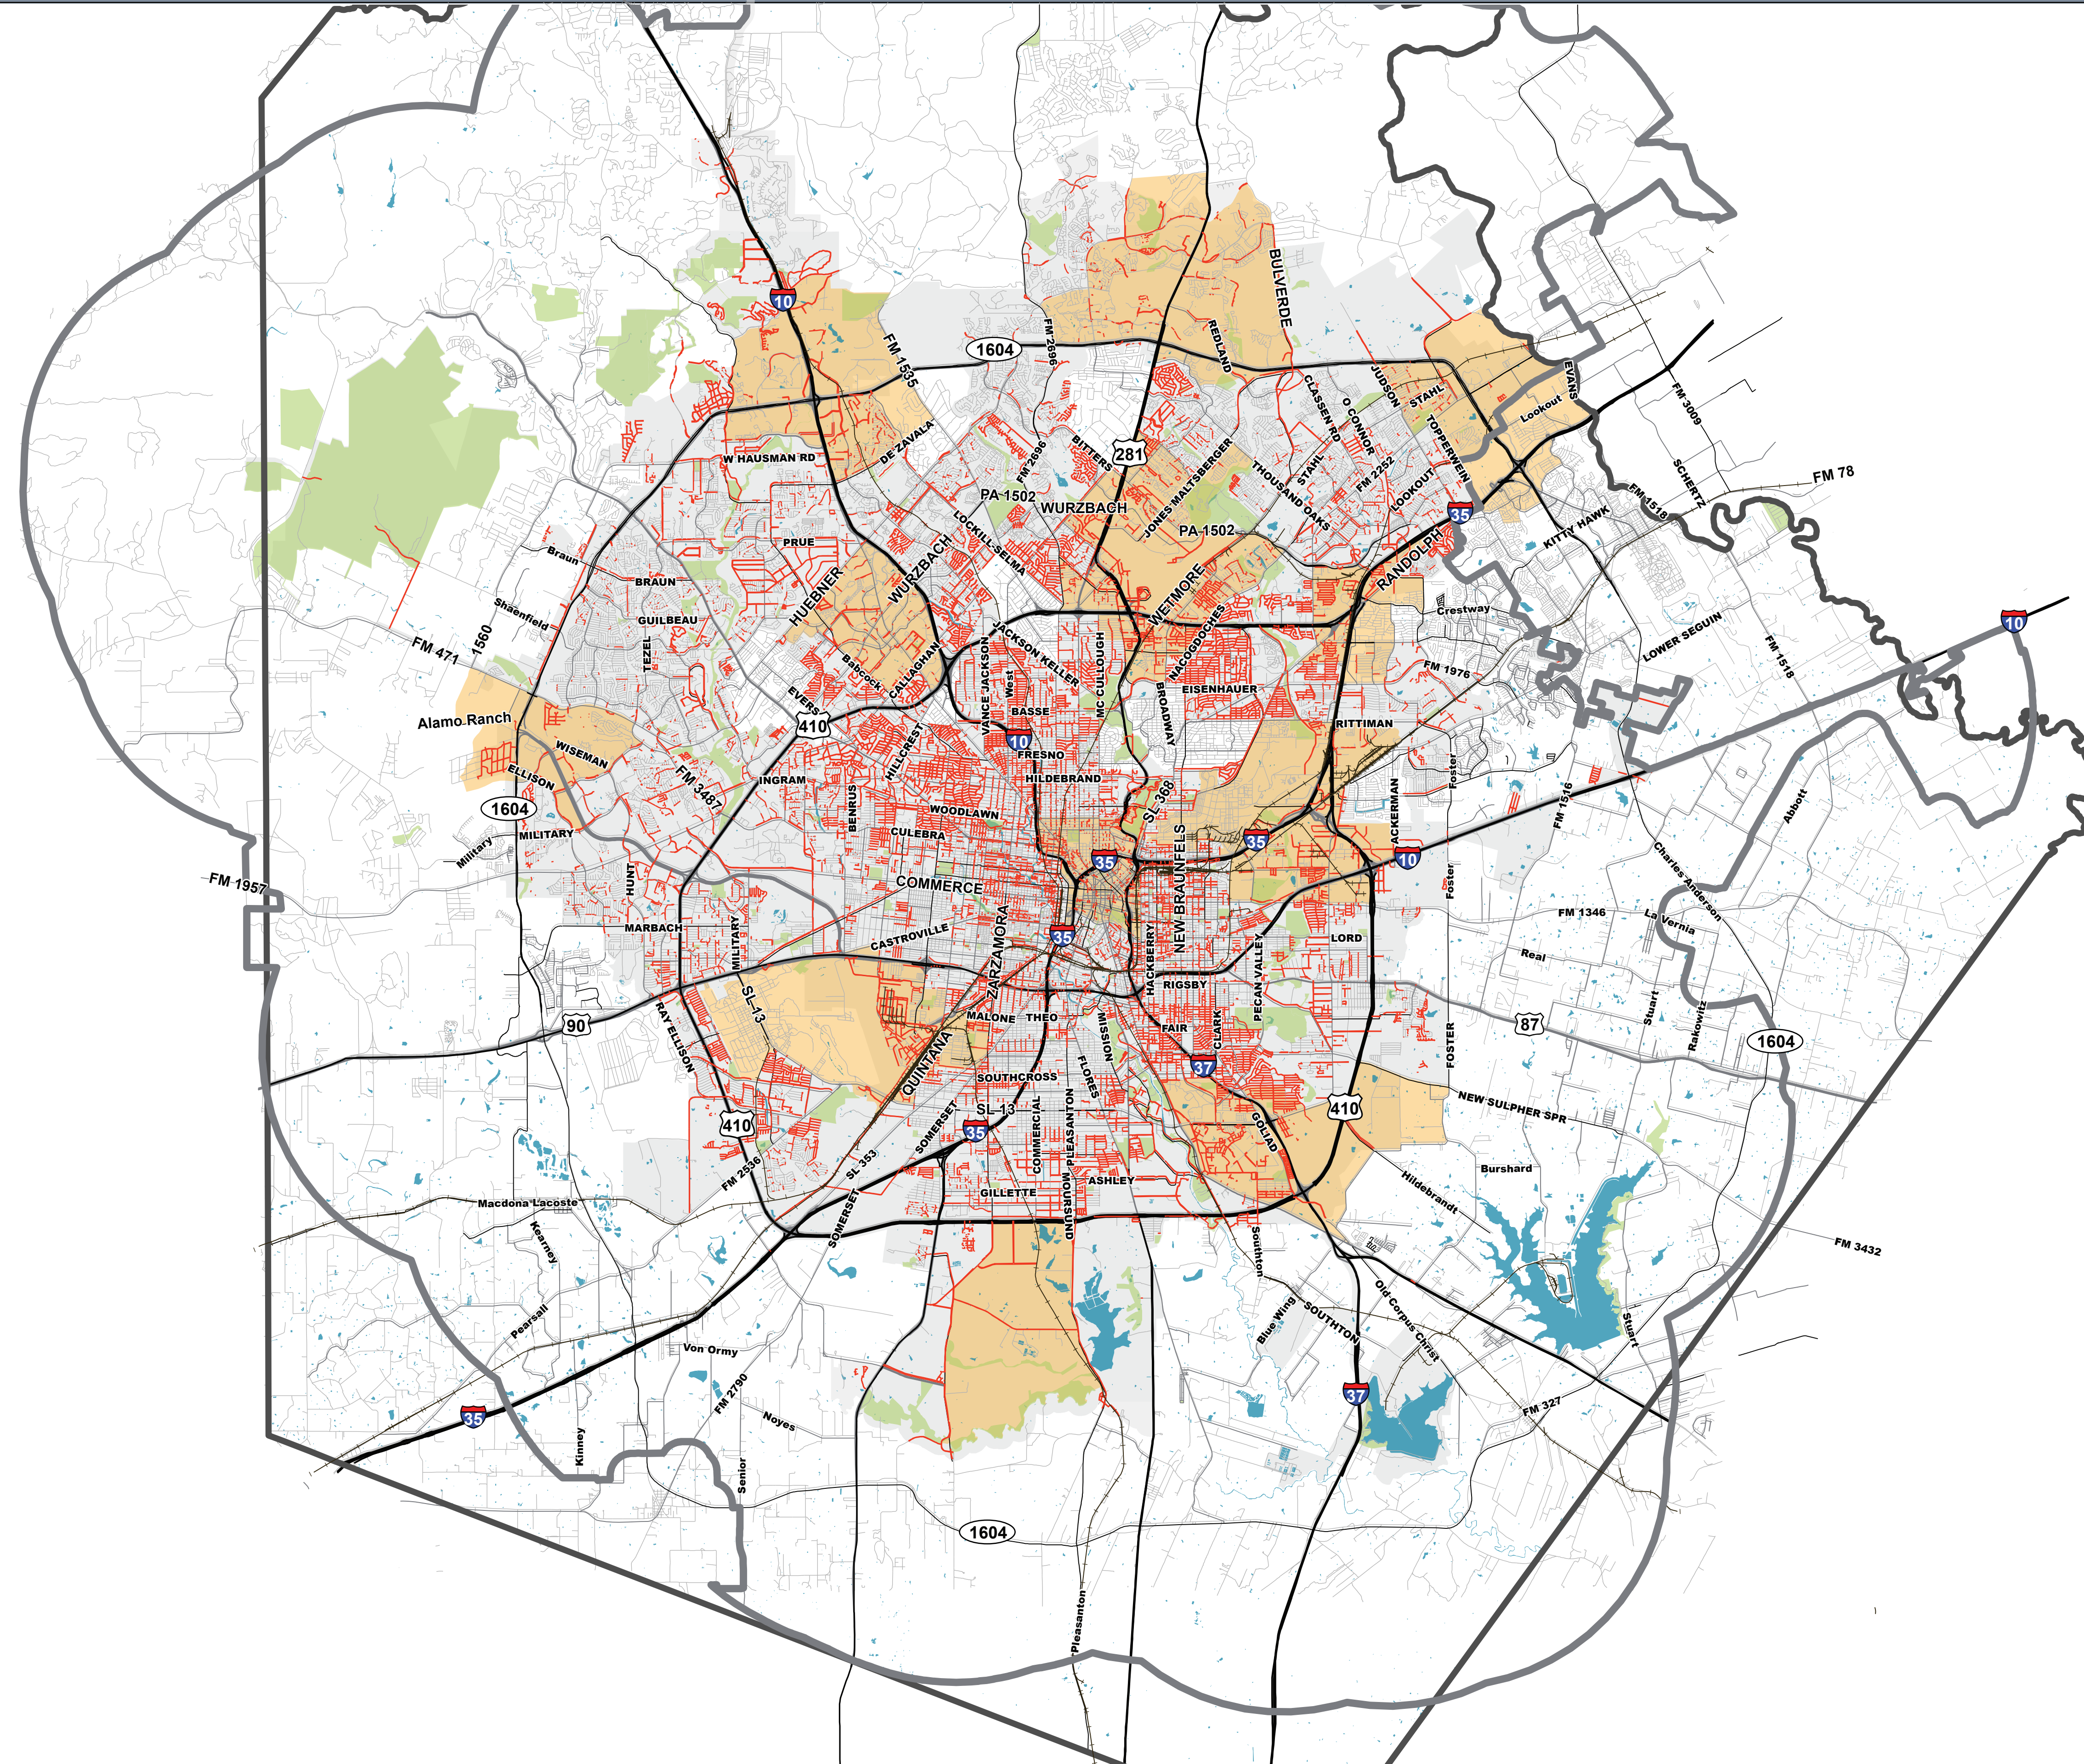

City of San Antonio, Texas

Pedestrian Facilities

Legend

- Sidewalk Gap
- Railroad
- TxDOT Streets
- CoSA ETJ
- CoSA Limits
- Parks & Open Space
- Waterbodies
- Activity Centers
- Bexar County

0 2 4
Miles